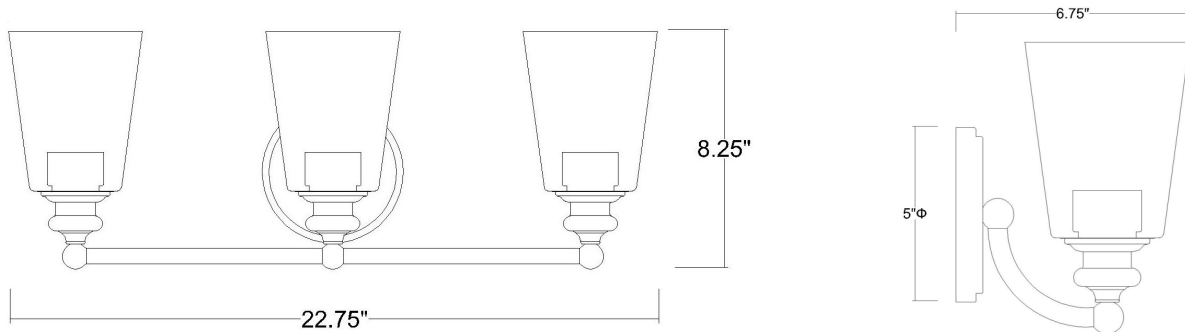

## CEIL 3-LIGHT WALL SCONCE

<b>Description:</b>	Ceil 3-Light Wall Sconce
<b>Finish:</b>	Oil Rubbed Bronze
<b>Dimensions:</b>	22-3/4" W x 8-1/4" H x 6-3/4" ext. Height on Center: 5"
<b>Bulbs:</b>	3-100W Med.
<b>Installed Weight:</b>	5.25 lbs.
<b>Certification:</b>	cUL / dry location

<b>Material:</b>	Steel and glass
<b>Shades:</b>	Glass
<b>Glass:</b>	Clear
<b>Back Plate Dimensions:</b>	5" Dia.
<b>Chain/Wire:</b>	NA
<b>Additional Finishes:</b>	CH